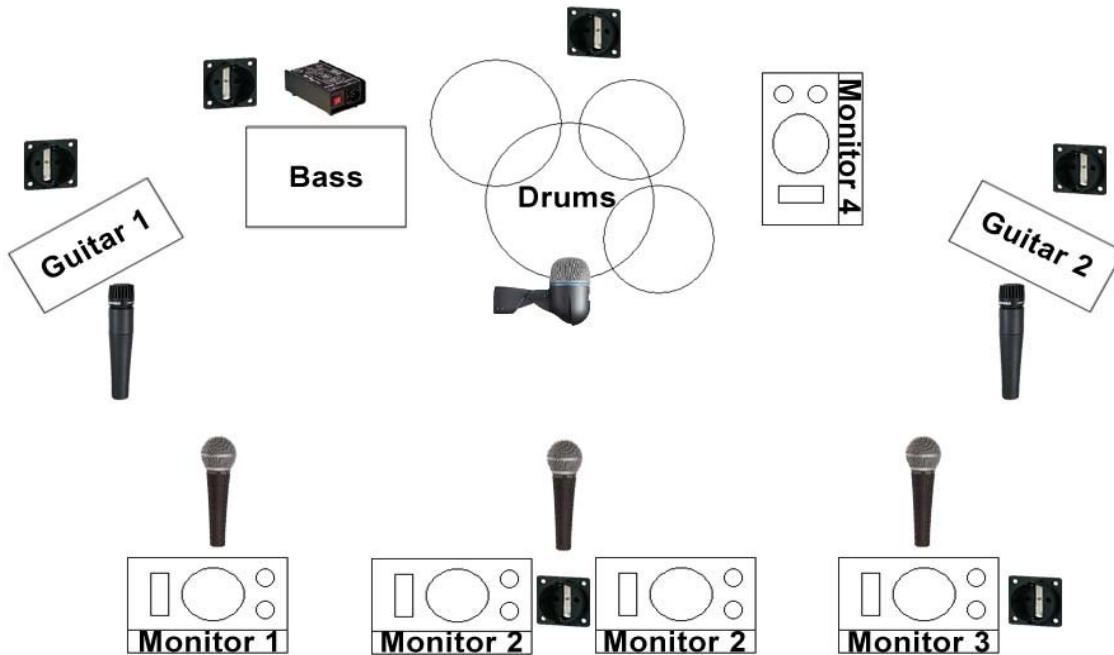

THE DEEN

www.thedeen.net

www.myspace.com/thedeenmusic

booking@thedeen.net

[STAGERIDER]

Ch.	Instrument	Microphone	Insert
1	Drums Kick	Shure Beta52, AKG D112	-
2	Drums Snare	Shure SM57	-
3	Drums HiHat	Shure SM57	-
4	Drums Rack Tom	Sennheiser MD421, Shure SM57	-
5	Drums Floor Tom	Sennheiser MD421, Shure SM57	Gate
6	Drums OH Left	Condenser	-
7	Drums OH Right	Condenser	-
8	Bass Guitar	DI	Comp.
9	Guitar Left	Shure SM57	-
10	Guitar Right	Shure SM57	-
11	Vocal Center	Shure SM58	Comp.
12	Vocal Left	Shure SM58	Comp.
13	Vocal Right	Shure SM58	Comp.

16 Channel Desk / 4 Monitorwege / 1 x Reverb / 1 x DDL / 4 x Kompressor / 6 x Strom Leistung und Dimension der Front dem Raum entsprechend ausgelegt. The Deen ist laut!

Technical Contact:

Ezy Soundz
 Carsten Schmidt
 Dießemer Bruch 150
 47805 Krefeld